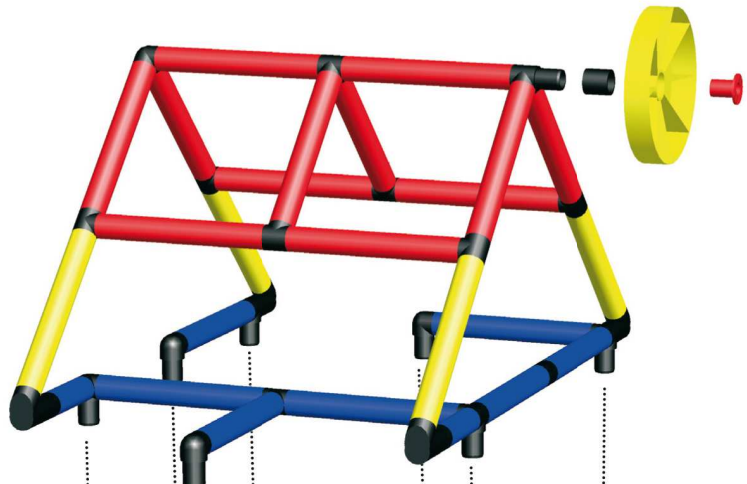

Hinweise zum Aufbau siehe **Sicherheitshinweise** Seite 10 (Rutsche) und Seite 6 (Doppelrohrverbinder).

For additional assembling notes please go to **Safety instructions** page 10 (slide) and page 6 (Double tube connector).

Bogenrutsche
Curved slide

L/B/H • L/W/H: 225 x 85 x 156 cm