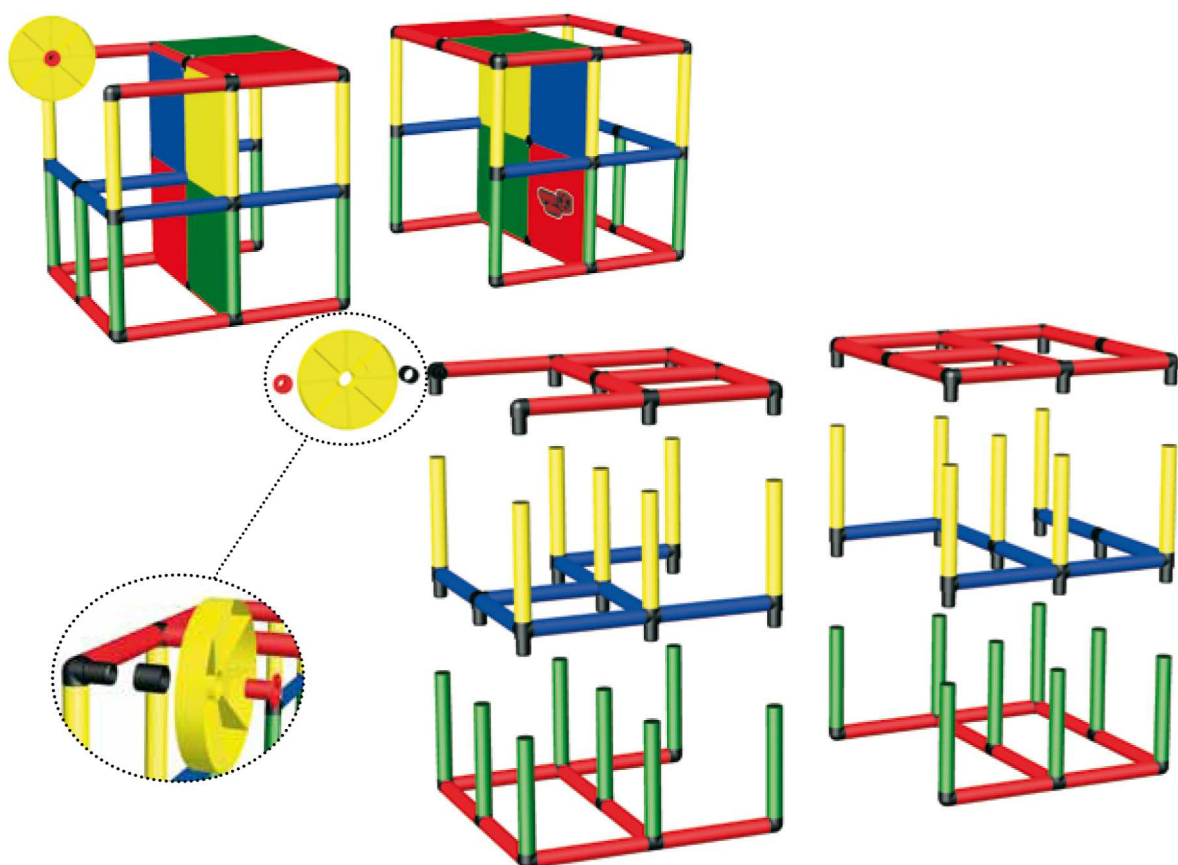

QUADRO GENIUS – children's dreams come true!

With a total of **384 components** the **GENIUS GIANT CONSTRUCTION KIT** provides you the best conditions to satisfy any of your design dreams. The model variety ranges from the Playhouse to large Climbing mountain, Streethockey and so on. On the next three pages we present **5 model ideas**. Search for your absolute favorite and the fun can begin! (More models on www.quadroworld.com/yougen)

GENIUS

Activity center • Activity center

L/B/H • L/W/H: 132 x 125 x 196 cm

Streethockey • Streethockey

GENIUS

| | |
|-------|-----|
| 3x | 15x |
| | |
| 11x | 1x |
| | |
| 13x | 5x |
| | |
| 1x | 0x |
| | |
| 0x | |
| 15 cm | |
| 81x | |
| 35 cm | |
| 12x | |
| 1x | 1x |
| | |
| 1x | |
| | |

L/B/H • L/W/H: 85 x 85 x 85 cm, 98 x 85 x 98 cm

Spielhaus • Playhouse

GENIUS

| | |
|-------|-----|
| 3x | 17x |
| | |
| 11x | 1x |
| | |
| 13x | 5x |
| | |
| 4x | 4x |
| | |
| 2x | |
| 15 cm | |
| 86x | |
| 35 cm | |
| 10x | |
| 1x | 1x |
| | |
| 1x | |
| | |