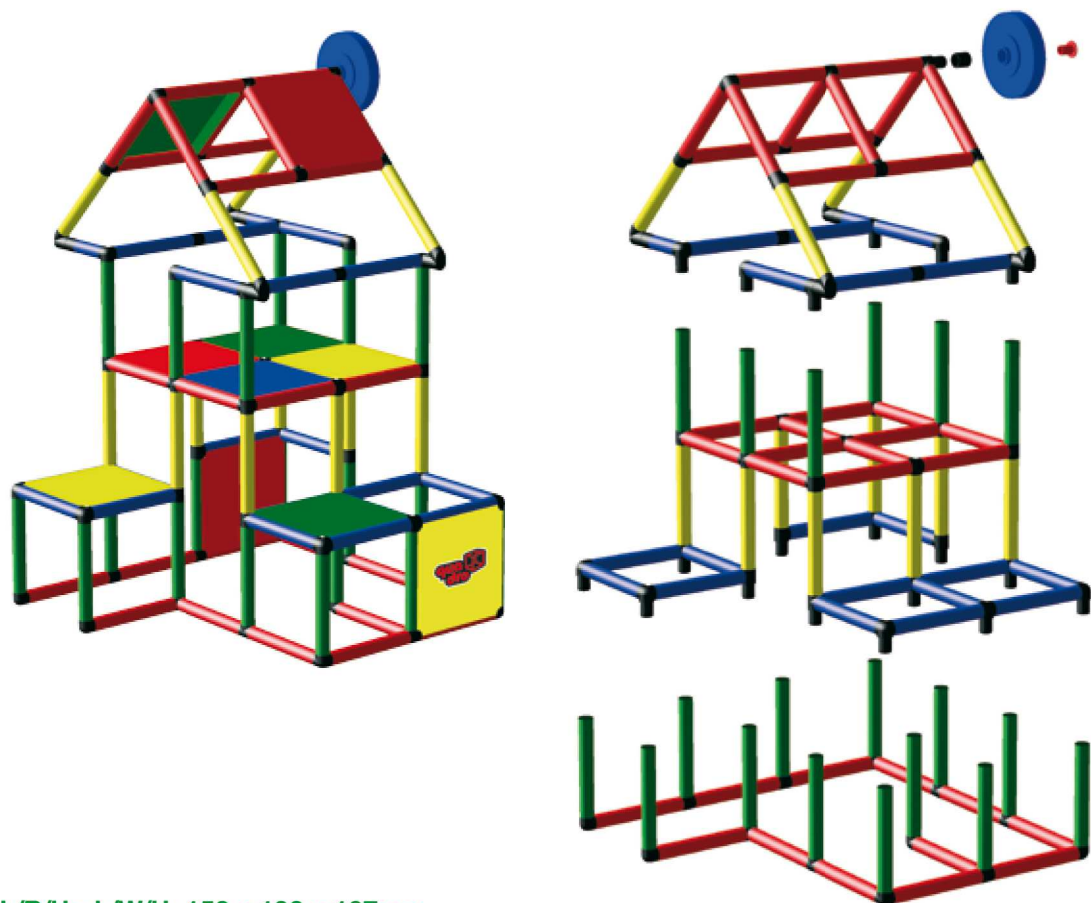

QUADRO GENIUS – children's dreams come true!

With a total of **384 components** the **GENIUS GIANT CONSTRUCTION KIT** provides you the best conditions to satisfy any of your design dreams. The model variety ranges from the Playhouse to large Climbing mountain, Streethockey and so on. On the next three pages we present **5 model ideas**. Search for your absolute favorite and the fun can begin! (More models on www.quadroworld.com/yougen)

GENIUS

Activity center • Activity center

L/B/H • L/W/H: 132 x 125 x 196 cm

Streethockey • Streethockey

GENIUS

| | |
|-------|-----|
| 3x | 15x |
| | |
| 11x | 1x |
| | |
| 13x | 5x |
| | |
| 1x | 0x |
| | |
| 0x | |
| 15 cm | |
| 81x | |
| 35 cm | |
| 12x | |
| 1x | 1x |
| | |
| 1x | |
| | |

L/B/H • L/W/H: 85 x 85 x 85 cm, 98 x 85 x 98 cm

Spielhaus • Playhouse

GENIUS

| | |
|-------|-----|
| 3x | 17x |
| | |
| 11x | 1x |
| | |
| 13x | 5x |
| | |
| 4x | 4x |
| | |
| 2x | |
| 15 cm | |
| 86x | |
| 35 cm | |
| 10x | |
| 1x | 1x |
| | |
| 1x | |
| | |