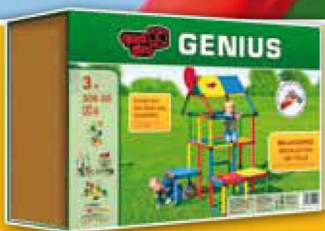

QUADRO

BUILD • CLIMB • DRIVE • SLIDE • SPLASH

EN
DE

GENIUS
Art. 306 00
Aufbauanleitung
Construction manual

tested - approved - recommended - worldwide - since 1979

QUADRO

in 4 Schritten

Inhalt - Content