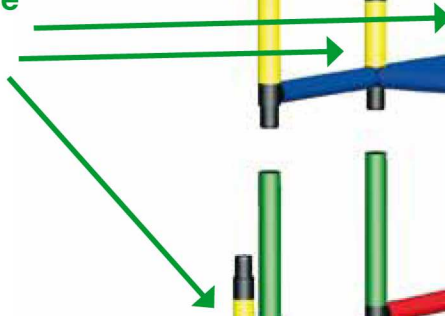

Bogenrutsche
Curved slide