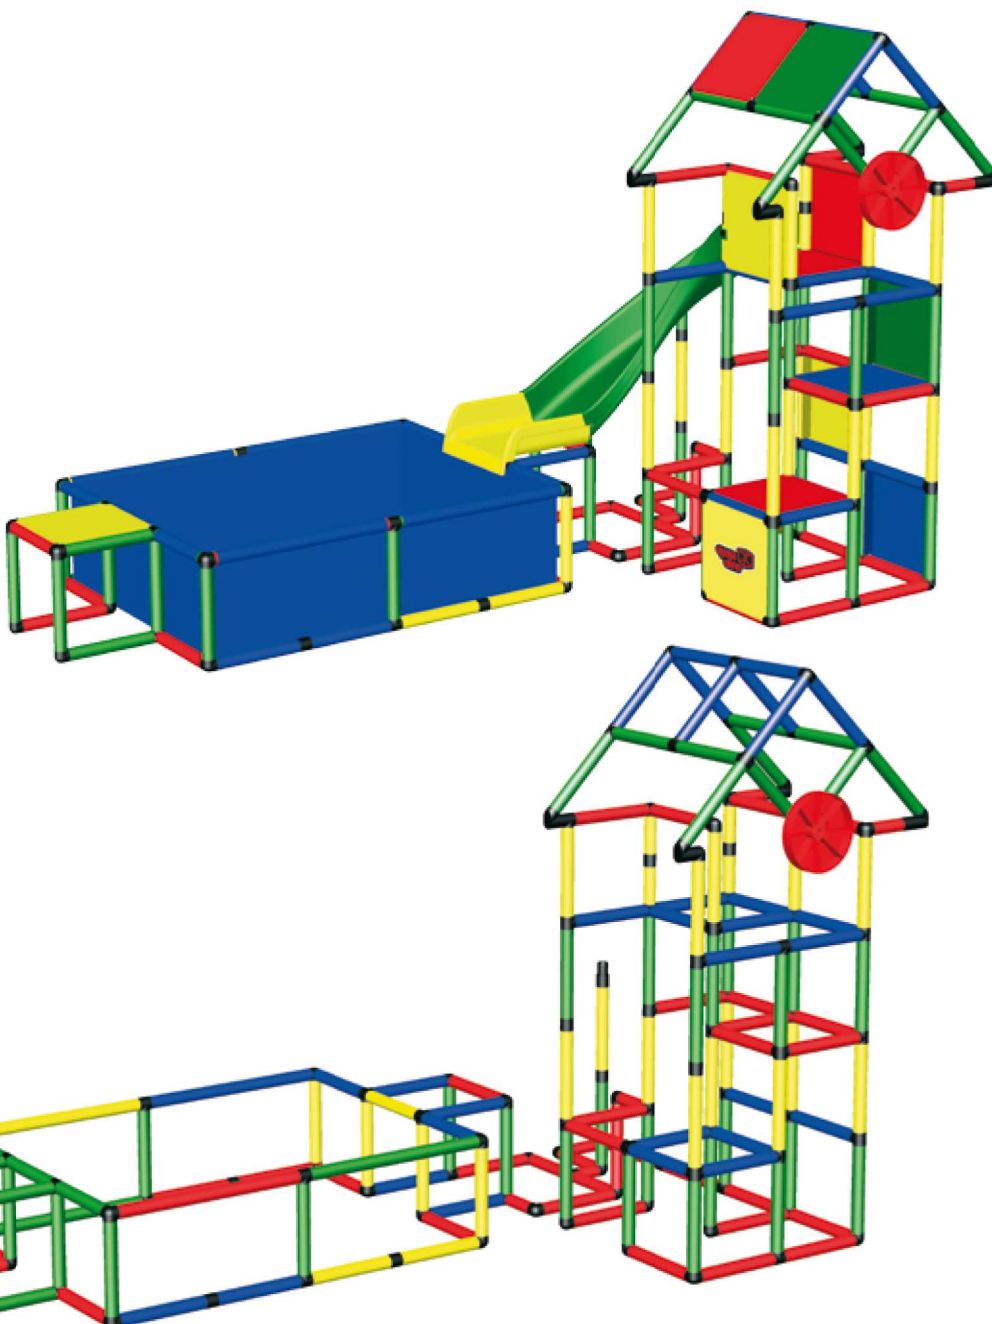

Highlight I (Bogenrutsche) • Highlight I (Curved slide)

SIE BENÖTIGEN YOU NEED

GENIUS

ART. 306 00

RUTSCHE SLIDE

ART. 116 70

POOL LARGE

ART. 116 70

EINZELTEILE COMPONENTS

| | |
|-------|-------|
| 3x | 21x |
| | |
| 27x | 1x |
| | |
| 20x | 13x |
| | |
| 13x | 4x |
| | |
| 8x | |
| | |
| 15 cm | |
| 130x | |
| | |
| 35 cm | |
| 1x | 1x |
| | |
| 10 cm | 20 cm |
| 3x | |
| | |
| 25 cm | |
| 4x | |
| | |
| 75 cm | |
| 12x | |
| | |
| 1x | 1x |
| | |
| 1x | |
| | |
| 1x | 1x |
| | |
| 1x | |
| | |